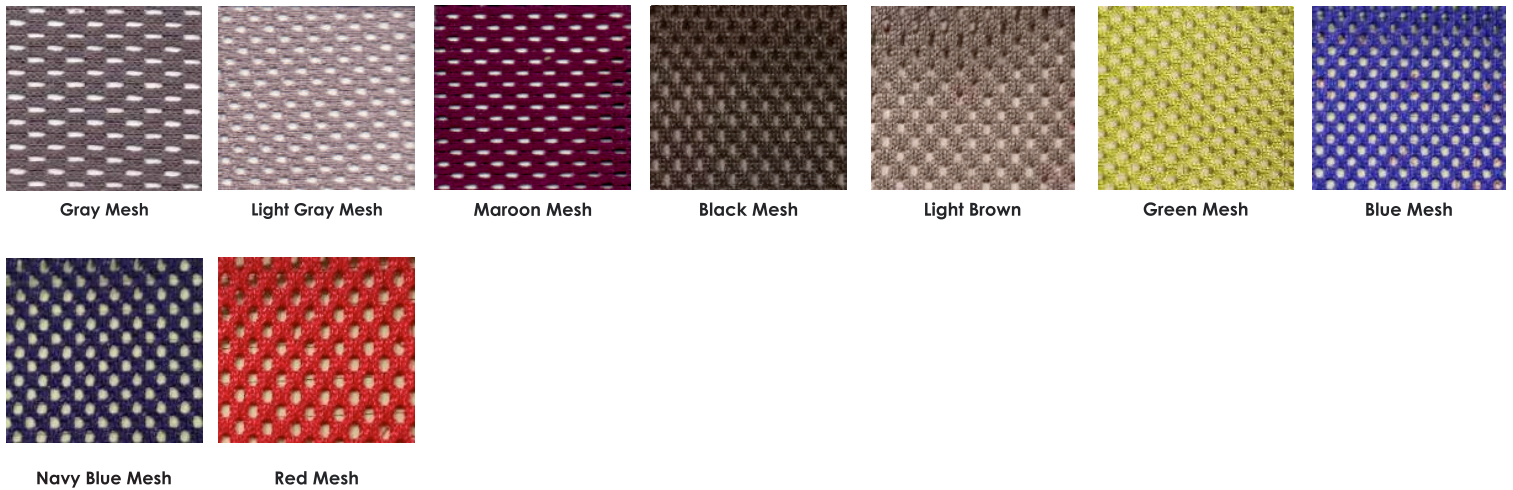

PU Leatherettes

Mesh Fabrics

Solid Woods

Fabrics

Furniture Hardware

Polycarbonate Tablet

Aluminium Tablet Mechanism

Wooden Edge Banding Tablet 25 x 25 Square & Round Pipe